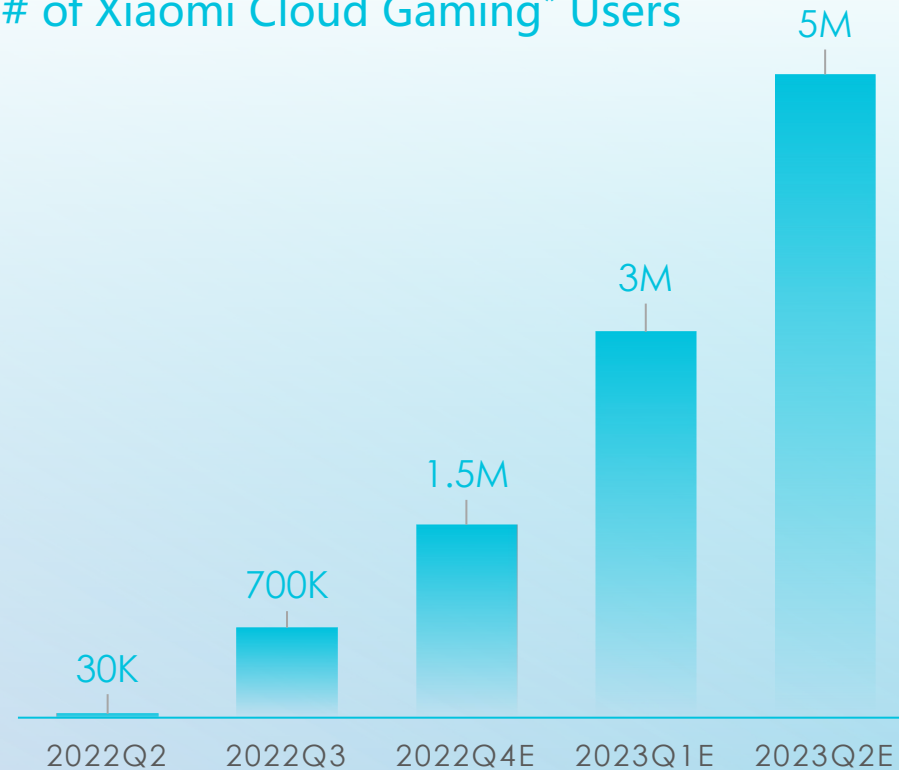

# of Xiaomi Cloud Gaming* Users