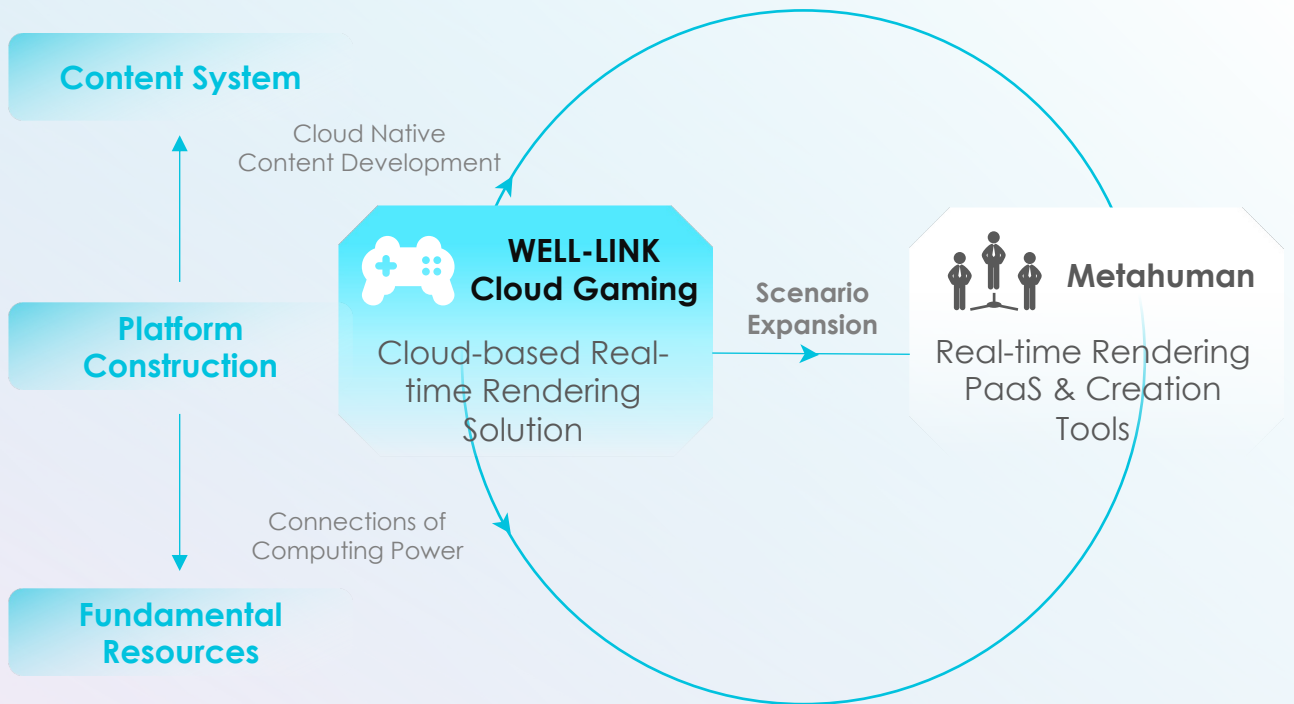

PIONEER OF GRAPHICS AS A SERVICE (GAAS) TRANSFORMATION

Well-link

## About Well-link

- Founded in China, and global HQ in Singapore; Main Tech Team in China;
- Invested by Temasek, miHoYo, Xiaomi, and Kingsoft, etc.;
- World leading tech-driven cloud gaming PAAS provider; real-time cloud rendering platform; cloud native platform;
- Dual architecture x86 and ARM; eligible for PC/Mac, TV, Web, and mobile games; AI based super resolution technology;
- Rich experiences on multi-million players;
- Flexible business model.