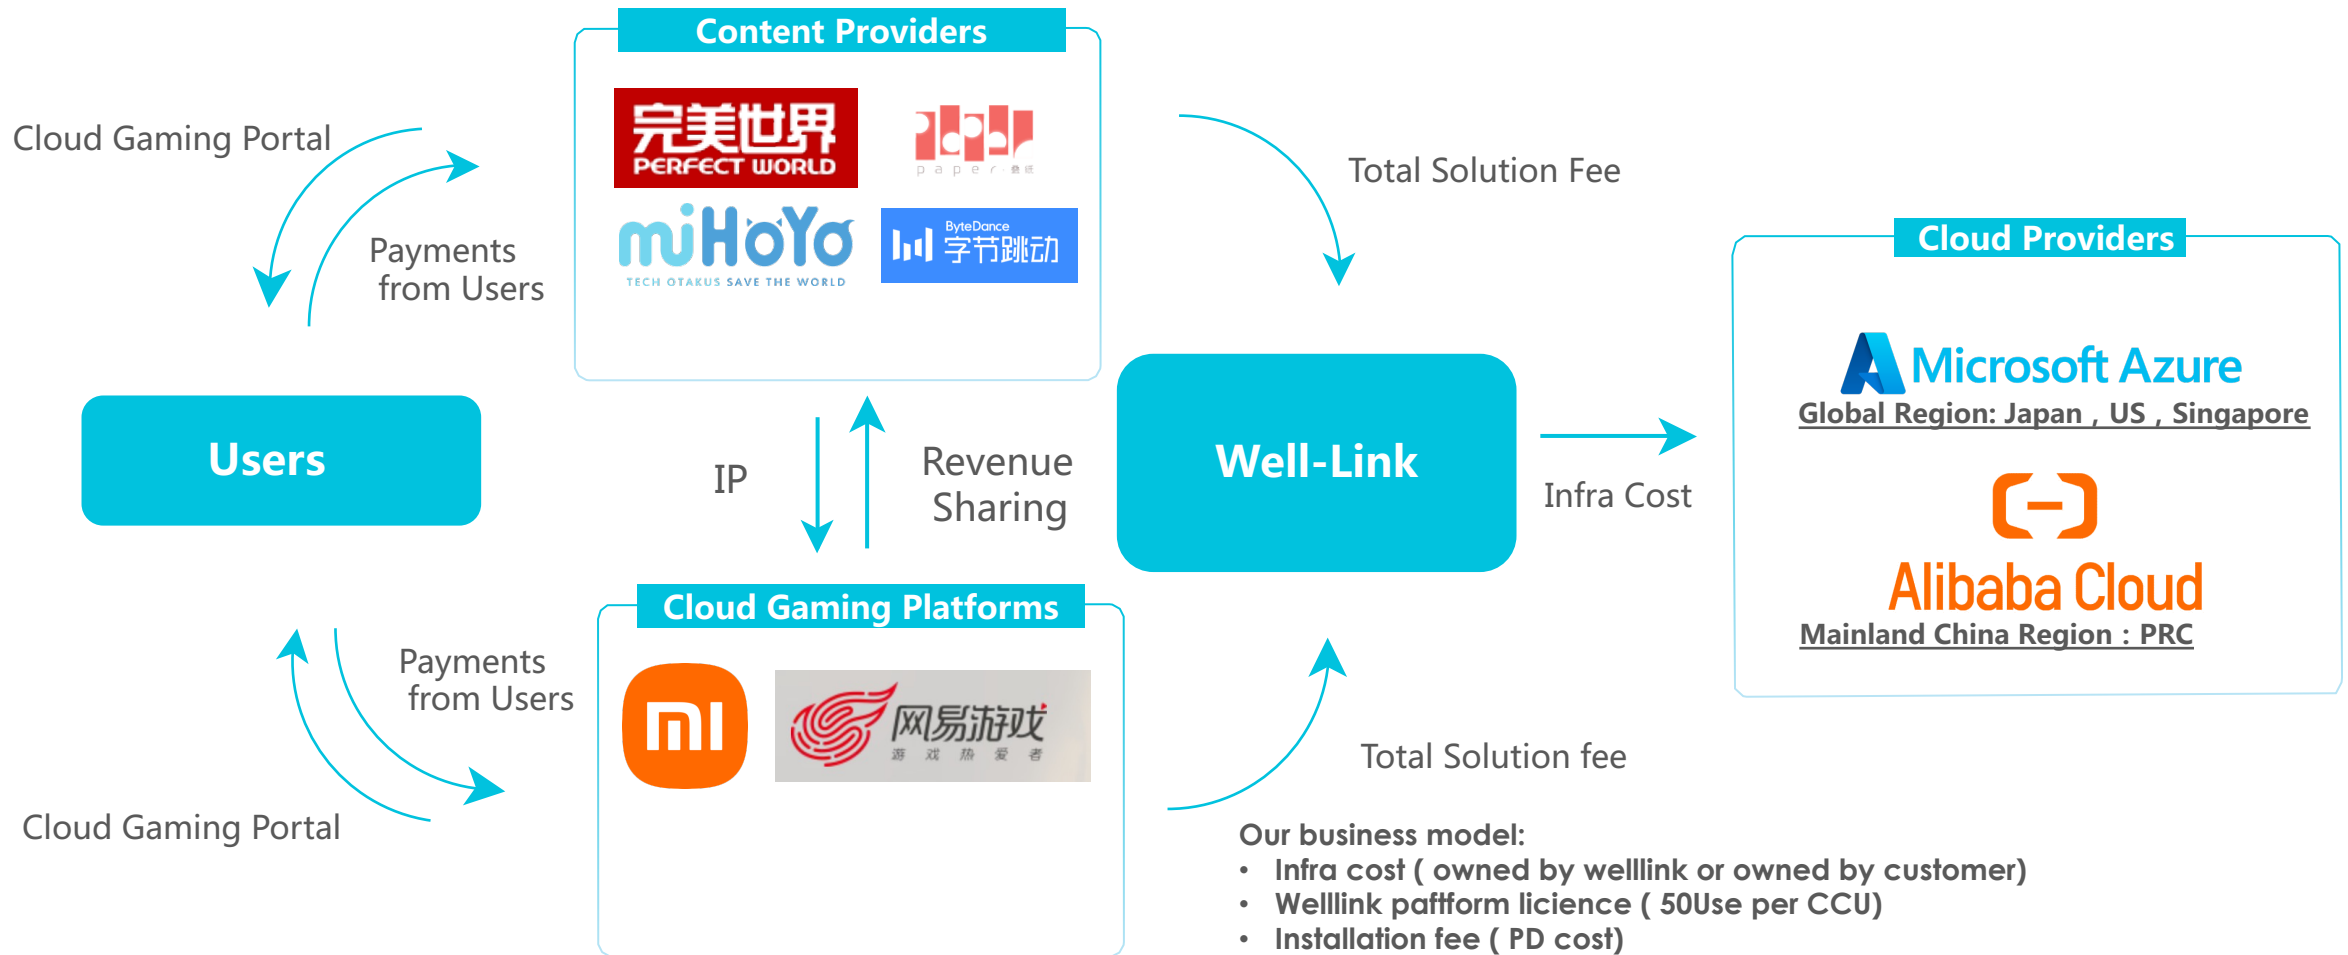

High-quality Games Moving to Cloud Gaming Model Globally